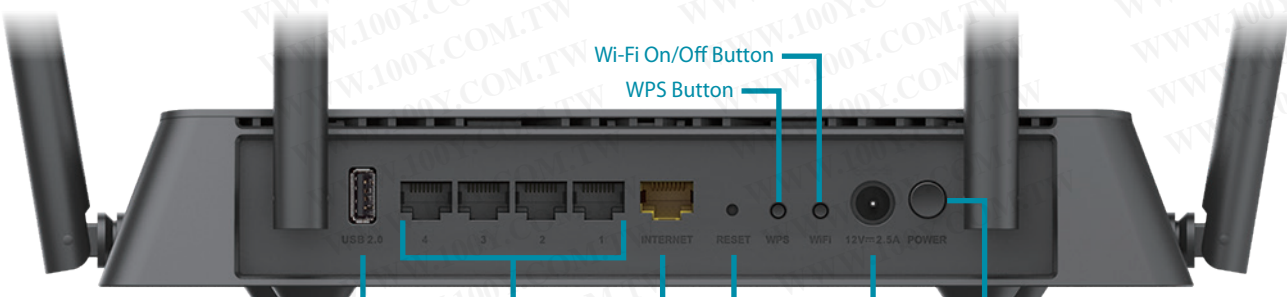

File Sharing Right at Your Fingertips

The DIR-882 lets you connect a USB storage device and instantly share documents, movies, pictures, and music. You can put your music library on a USB drive and share it with your entire home. You can show photos on the living room TV while a family member watches a movie on their computer. You can stream media files to multiple devices without interruption, or save them to your device for offline playback. The intuitive interface lets anyone immediately connect to a variety of entertainment options stored on your own storage device.

Designed for Optimal Wireless Coverage

The DIR-882's antennas have been carefully placed to ensure that you will have little to no dead zones in any environment. The DIR-882 sends the signal into the farthest corners of your home. Furthermore, because of the design of the placement of internal antennas, you can rest assured that the AC2600 MU-MIMO Wi-Fi Gigabit Router will achieve the best possible performance no matter where you place it.

Front View

USB 3.0 Port

Back View

USB 2.0 Port

LAN Ports

Internet Port

Reset Button

Power Connector