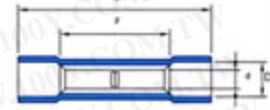

■ FULLY INSULATED BUTT DISCONNECTORS

~~~~BRASS STRIP~~~~

1. MAXIMUM ELECTRICAL RATING :  
75 °C 300 VOLTS MAX
2. MAXIMUM ELECTRIC CURRENT :  
22~16 AWG / 0.5~1.5 mm<sup>2</sup> : 10  
AMPERE  
16~14 AWG / 1.5~2.5 mm<sup>2</sup> : 15  
AMPERE  
12~10 AWG / 4 ~ 6 mm<sup>2</sup> : 24  
AMPERE
3. TERMINAL MATERIAL : BRASS  
STRIP
4. INSULATED MATERIAL : VINYL  
(PVC)

| WIRE RANGE                           | AWG / mm <sup>2</sup> | ITEM NO. | DIMENSIONS inch (mm) |             |            |            | INSULATION COLOR |
|--------------------------------------|-----------------------|----------|----------------------|-------------|------------|------------|------------------|
|                                      |                       |          | L                    | F           | d          | D          |                  |
| 22~16 AWG<br>0.5~1.5 mm <sup>2</sup> |                       | BB1V     | 1.024 (26.0)         | .591 (15.0) | .067 (1.7) | .161 (4.1) | RED              |
| 14~16 AWG<br>1.5~2.5 mm <sup>2</sup> |                       | BB2V     |                      |             | .091 (2.3) | .177 (4.5) | BLUE             |
| 12~10 AWG<br>4~6 mm <sup>2</sup>     |                       | BB5V     |                      |             | .134 (3.4) | .256 (6.5) | YELLOW           |