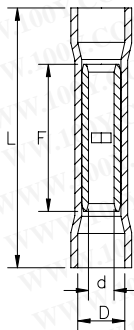

| WIRE RANGE                           | AWG / mm <sup>2</sup> | ITEM NO. | DIMENSIONS inch (mm) |             |            |            | INSULATION COLOR |
|--------------------------------------|-----------------------|----------|----------------------|-------------|------------|------------|------------------|
|                                      |                       |          | L                    | F           | d          | D          |                  |
| 22~16 AWG<br>0.5~1.5 mm <sup>2</sup> |                       | BB1V     | 1.024 (26.0)         | .591 (15.0) | .067 (1.7) | .161 (4.1) | RED              |
| 14~16 AWG<br>1.5~2.5 mm <sup>2</sup> |                       | BB2V     |                      |             | .091 (2.3) | .177 (4.5) | BLUE             |
| 12~10 AWG<br>4~6 mm <sup>2</sup>     |                       | BB5V     |                      |             | .134 (3.4) | .256 (6.5) | YELLOW           |

2. INSULATED COLOR: BLUE

BB5V

1. WIRE RANGE: AWG 12-10/4-6mm<sup>2</sup>: 24 AMPERE MAX.

2. INSULATED COLOR: YELLOW

| 產品編號<br>ITEM NO. | L<br>±1.00 | F<br>±0.30 | D<br>±0.30 | d<br>±0.30 |
|------------------|------------|------------|------------|------------|
| BB1V             | 26.0       | 15.0       | 4.1        | 1.7        |
| BB2V             |            |            | 4.5        | 2.3        |
| BB5V             |            |            | 6.5        | 3.4        |