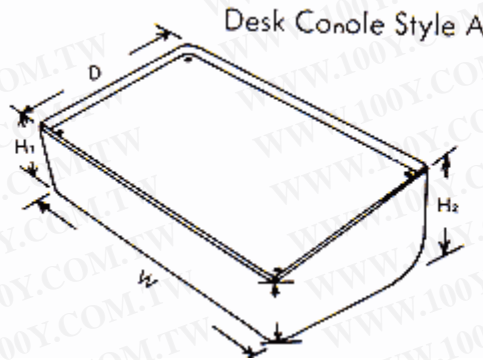

## EDA SERIES: NEW DESK CONSOLE BOX → A STYLE

EDA SERIES

WITH HIGH IMPACT ABS MATERIAL.  
 BOTH DARK GREY AND BLACK COLOR ARE AVAILABLE.

- WITH A SLOPING ALUMINIUM FRONT PANEL THAT SITS RECESSED INTO THE TOP OF THE BOX.
- WITH GUIDE SLOTS FOR HOLDING 1.5MM THICK PCB'S.
- WITH BRASS INSERTS.
- THE ALUMINIUM FRONT PANEL IS 1MM THICK AND WITH TRANSPARENT FILM TO PROTECT.
- FRONT PANEL WITH SCREWS TO BE FIXED.
- 4PCS STICK-ON FEET ARE SUPPLIED.
- SELF-EXTINGUISH MATERIAL IS AVAILABLE BY REQUEST.

ORDER TABLE

| TYPE   | W<br>(M/M) | D<br>(M/M) | H <sub>1</sub><br>(M/M) | H <sub>2</sub><br>(M/M) | COLOR     |
|--------|------------|------------|-------------------------|-------------------------|-----------|
| EDA-1G | 161        | 96         | 39                      | 61                      | DARK GRAY |
| EDA-1B | 161        | 96         | 39                      | 61                      | BLACK     |
| EDA-2G | 215        | 130        | 47                      | 78                      | DARK GRAY |
| EDA-2B | 215        | 130        | 47                      | 78                      | BLACK     |