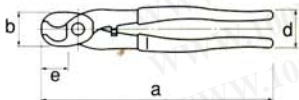

No. 600-150, 200, 240
 No. 600-500
 No. FM03-180
 No. 530-190
 No. PC1-200

Art. No.	SIZE mm	a mm	b mm	c mm	d mm	e mm	WEIGHT gw	CUTTING CAPACITY ϕ mm					BOX containing	JAN
								IV Line	VVR Line	VA-VVF Line	VCT Line	Plastic		
600-150	150	162	25	10	47	4/9	170	9.2	—	—	—	—	6	4952520060063
600-200	200	210	29	12.5	47	17	260	11.5	—	—	—	—	6	4952520060087
600-240	240	241	45	13	50	29	360	14.0	—	—	—	—	6	4952520060100
600-500	500	500	66	34	150	49	1,045	26.0	12.0	—	—	—	6	4952520060117
FM03-180	180	180	—	13.5	40	—	117	—	—	2.0	3.0X5.5mm ²	20	6	4952520002094

Art. No.	SIZE mm	a mm	b mm	c mm	d mm	e mm	WEIGHT gw	CUTTING CAPACITY ϕ mm		BOX containing	JAN
								Wire rope			
530-190	190	187	57	21	57	7	270	5.0		6	4952520053096

Art. No.	SIZE mm	a mm	b mm	c mm	d mm	e mm	WEIGHT gw	CUTTING CAPACITY ϕ mm		BOX containing	JAN
								Steel wire	Piano wire		
PC1-200	200	211	37	18	57.5	12	160	4.0	2.0	6	4952520065013