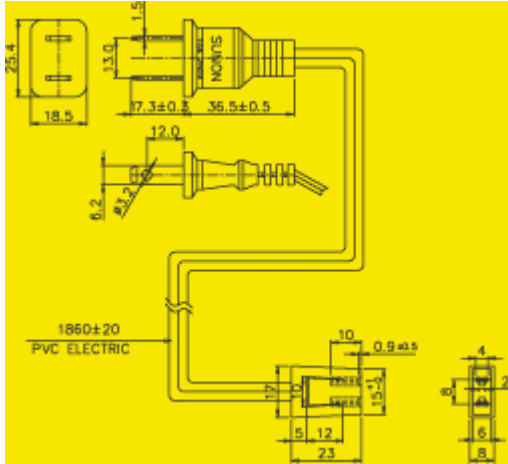

# AC CORD

Power cord with straight connector

**A2-03** 300mm Length

**A2-06** 600mm Length

**A2-10** 1000mm Length

**A2-20** 2000mm Length

A2 - A

A3 - A

A2 - B

A3 - B