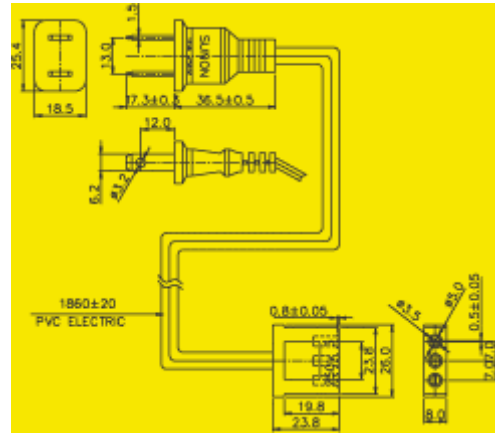

# AC CORD

Power cord with straight connector

**A2-03** 300mm Length

**A2-06** 600mm Length

**A2-10** 1000mm Length

**A2-20** 2000mm Length

A2 - A

A3 - A

A2 - B

A3 - B