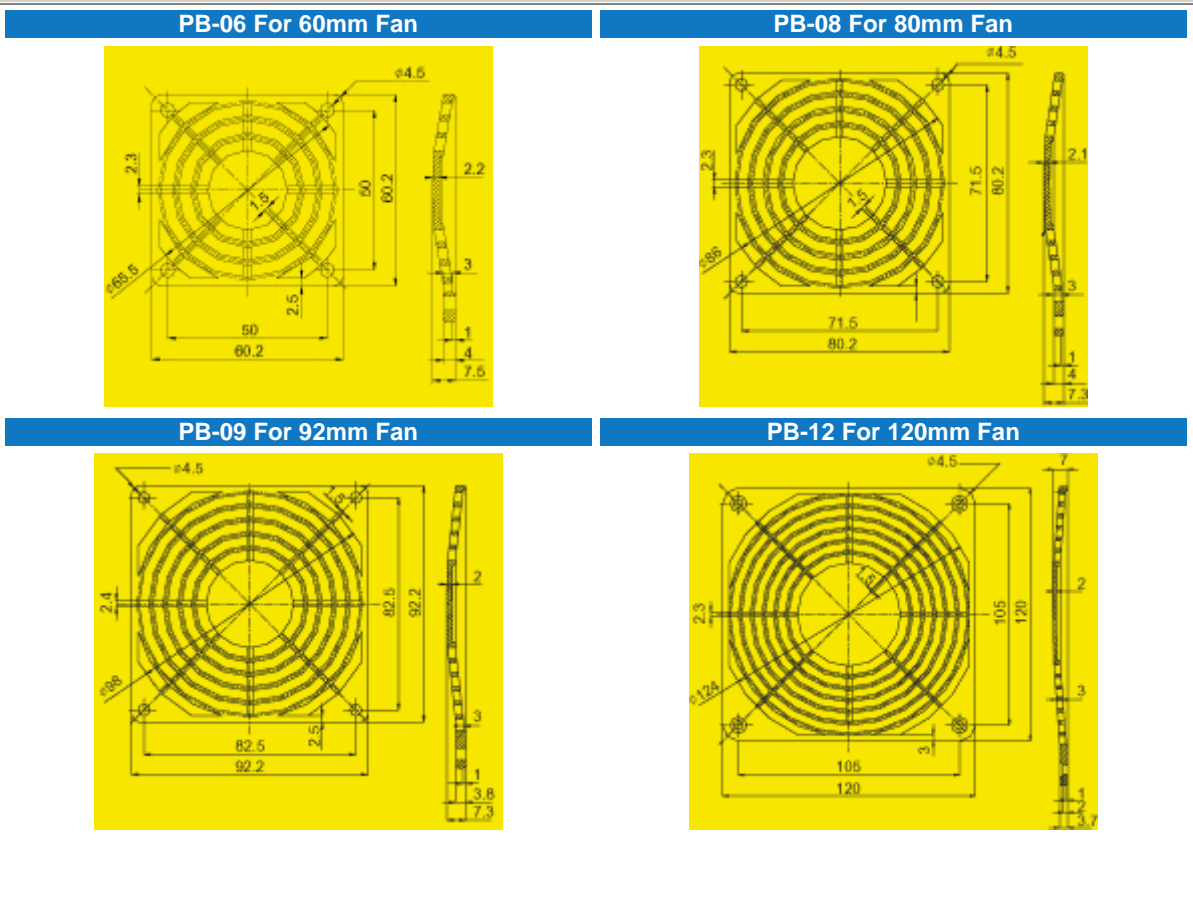

# AC CORD

Power cord with straight connector

**A2-03** 300mm Length

**A2-06** 600mm Length

**A2-10** 1000mm Length

**A2-20** 2000mm Length

A2 - A

A3 - A