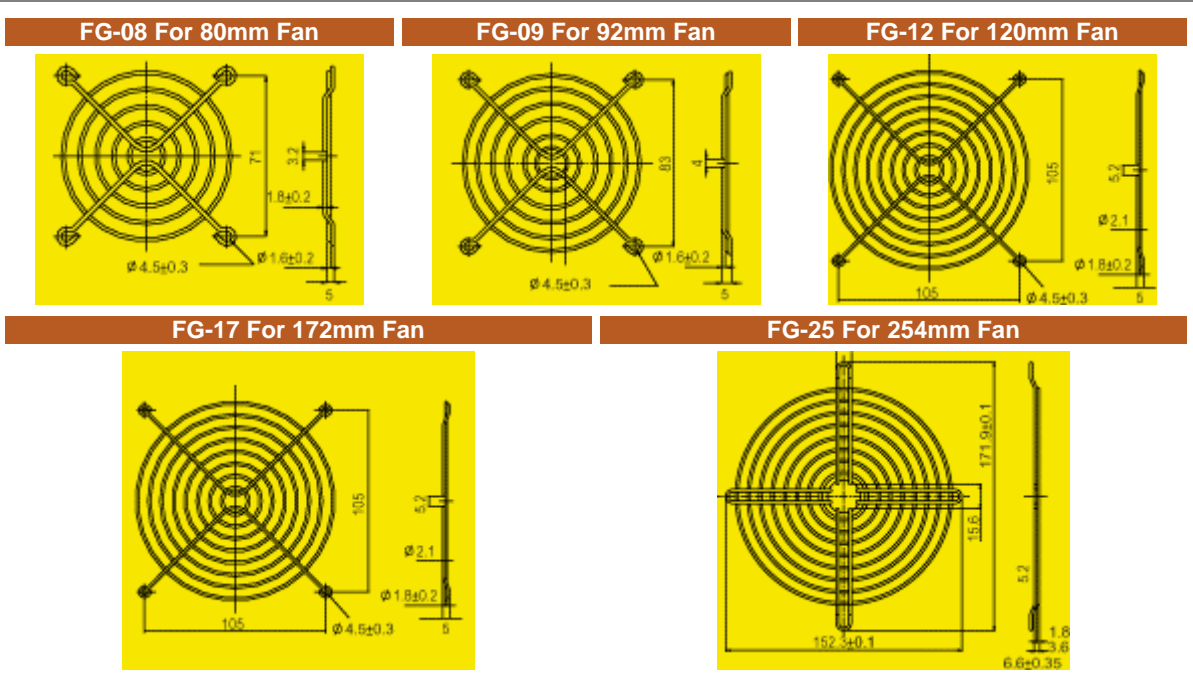

METAL FINGER GUARD