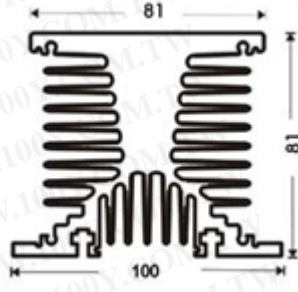

KH060 SERIAL

Model No	Length L (mm)	Suitable SSR
KH060-50	50	10A,15A
KH060-80	80	25A
KH060-100	100	40A
KH060-120	120	50A
KH060-150	150	75A

KH080 SERIAL

Model No	Length L (mm)	Suitable SSR
KH080-50	50	25A
KH080-100	100	40A
KH080-150	150	50A

KH104-104 FOR 3 PHASE SSR		
Model No	Length L (mm)	Suitable SSR
KH104-104	104	25A,40A
KH104-120 (AND FAN)	120	50A
KH104-150 (AND FAN)	150	75A,100A

KH197-100 For 3 PHASE SSR		
Model No	Length L (mm)	Suitable SSR
KH197-100	100	25A,40A