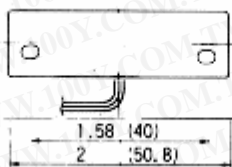

磁簧開關 MC-12A

勝特力材料 886-3-5753170
勝特力电子(上海) 86-21-54151736
勝特力电子(深圳) 86-755-83298787
[Http://www.100y.com.tw](http://www.100y.com.tw)

- Wide gap up to $1\frac{1}{4}$ ".
- Surface mount / Wire leads.
- Available in Closed loop and Open loop.