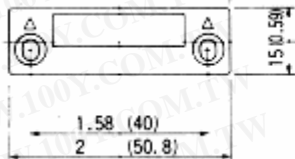

磁簧開關 MC-12A

勝特力材料 886-3-5753170
勝特力电子(上海) 86-21-54151736
勝特力电子(深圳) 86-755-83298787
[Http://www.100y.com.tw](http://www.100y.com.tw)

- Wide gap up to $1\frac{1}{4}$ ".
- Surface mount / Wire leads.
- Available in Closed loop and Open loop.