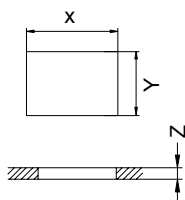

Option of switch function

Item NO	POLES & THROWS	Rocker position		
		Left	Center	Right
MRA1	SPST	ON	None	OFF
MRA2	SPDT	ON	None	ON

Dimension

Panel cut out

Z	Y	X
0.70~1.25	9.10~9.20	14.10~14.20
1.25~2.00	9.10~9.20	14.20~14.30
2.00~3.00	9.10~9.20	14.30~14.40