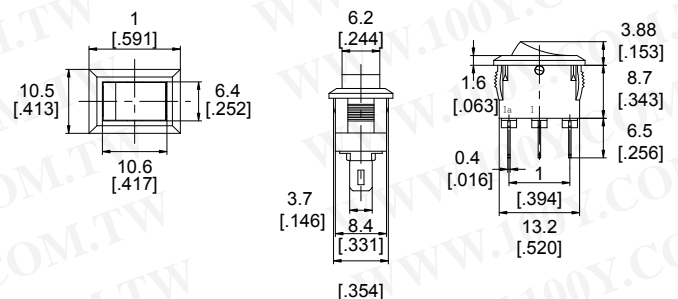

Option of switch function

Item NO	POLES & THROWS	Rocker position		
		Left	Center	Right
MRA1	SPST	ON	None	OFF
MRA2	SPDT	ON	None	ON

Dimension

Panel cut out

Z	Y	X
0.70~1.25	9.10~9.20	14.10~14.20
1.25~2.00	9.10~9.20	14.20~14.30
2.00~3.00	9.10~9.20	14.30~14.40