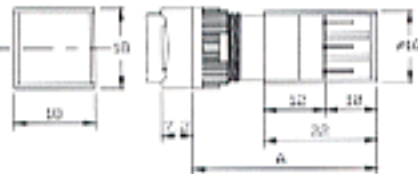

## Square

■ Mounting dimensions, mm

■ Bottom view

■ Dimensions, mm

Description	Type	Contact block diagram (button not depressed)	Mounting length(A)
Illuminated or non-illuminated pushbutton 1 pole momentary action	SPST		40 mm
Illuminated or non-illuminated pushbutton 1 pole alternate action	SPST		40 mm

### Mounting dimensions, mm