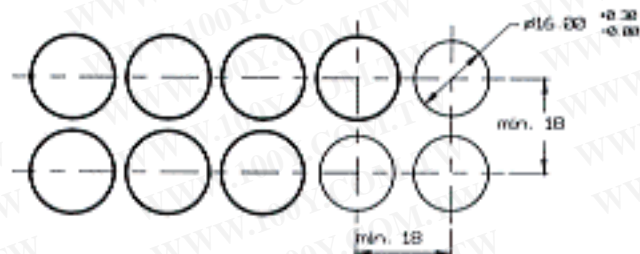

Dimensions, mm

Description	Type	Contact block diagram (button not depressed)	Mounting length (A)
Illuminated or non-illuminated pushbutton 1 pole momentary action	SPST		40 mm
Illuminated or non-illuminated pushbutton 1 pole alternate action	SPST		40 mm

NOTES: As usual, silver contactors are commonly used. However, if it is used for small signal, we wish to recommend the use of gold plated contactors for which you are most welcome to contact with us for detailed specifications