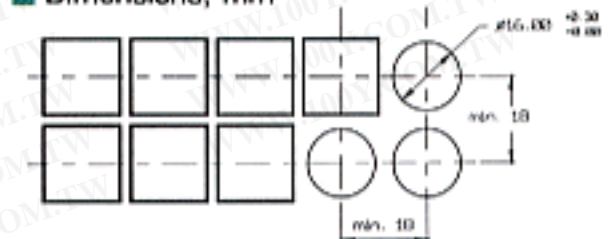

## Square

■ Mounting dimensions, mm

■ Bottom view

■ Dimensions, mm

Description	Type	Contact block diagram (button not depressed)	Mounting length(A)
Illuminated or non-illuminated pushbutton 1 pole momentary action	SPST		40 mm
Illuminated or non-illuminated pushbutton 1 pole alternate action	SPST		40 mm