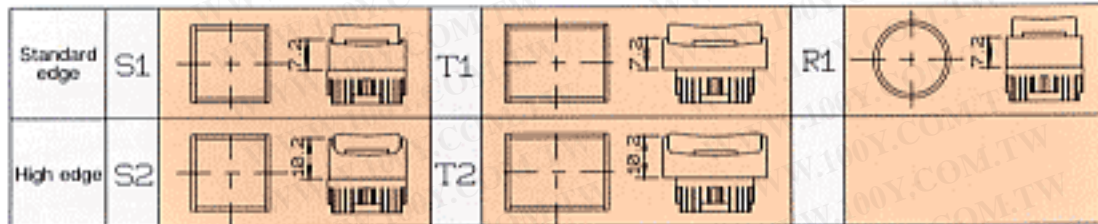

SOCKET TYPE PUSHBUTTON SWITCHES ORDER INFORMATION

Order no : P16 ☐☐☐☐ - ☐☐☐☐

φ 16 mm basic type : _____

Function : _____

LA : Socket type pushbutton switches with alternate action

LM : Socket type pushbutton switches with momentary action

Pushbutton head : _____

Contact Arrangement : _____

tab : 1 NO + 1 NC

Lamp and Voltage : _____

0 : Without lamp

A : Incandescent 6 V AC/DC 200mA

B : Incandescent 14 V AC/DC 80mA

C : Incandescent 28 V AC/DC 40mA

F : Neon 110 V AC green / red

G : Neon 220 V AC green / red

H : LED 6 V DC green / yellow / red

J : LED 12 V DC green / yellow / red

K : LED 24 V DC green / yellow / red

勝特力材料 886-3-5753170

勝特力电子(上海) 86-21-54151736

勝特力电子(深圳) 86-755-83298787

[Http://www.100y.com.tw](http://www.100y.com.tw)

Special type :

M : Incandescent 6V AC/DC 40 mA

N : Incandescent 14V AC/DC 40 mA

L : Incandescent 33V AC/DC 35 mA

D : Incandescent 48V AC/DC 25 mA

E : Incandescent 60V AC/DC 20 mA

Color Lens : _____

B : Blue G : Green O : Orange

R : Red W : White Y : Yellow

Order Example :

If you want to order a round head illuminated pushbutton switch with a yellow color lens 60V DC 20 mA incandescent lamp, 1NO +1NC contact, alternate action

It's order # as : P16LARI-1abEY

If you want to order a rectangular head with high edge, non-illuminated pushbutton switch with red color lens, 1NO + 1NC contact momentary action

It's order # as : P16LMT2-1abOR