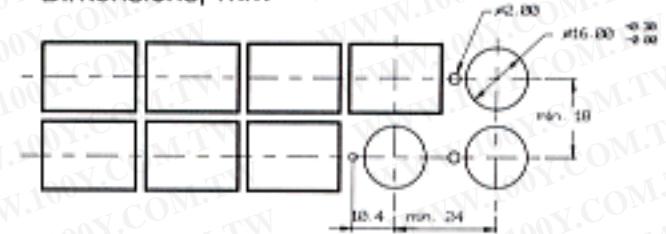

Dimensions, mm