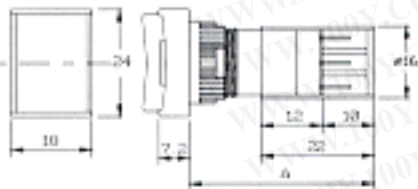

## Rectangular

勝特力材料 886-3-5753170  
 勝特力电子(上海) 86-21-54151736  
 勝特力电子(深圳) 86-755-83298787  
[Http://www.100y.com.tw](http://www.100y.com.tw)

Bottom view

■ Mounting dimensions, mm

Dimensions, mm

## Square

■ Mounting dimensions, mm

■ Bottom view

■ Dimensions, mm

Description	Type	Contact block diagram (button not depressed)	Mounting length(A)
Illuminated or non-illuminated pushbutton 1 pole momentary action	SPST		40 mm
Illuminated or non-illuminated pushbutton 1 pole alternate action	SPST		40 mm

### Mounting dimensions, mm