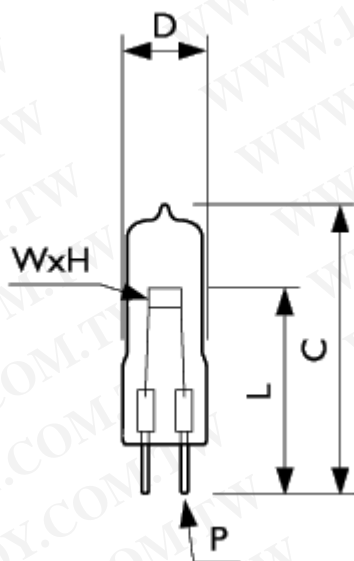

PHILIPS

Product data	
Cap- Base	G6.35
Filament Shape	Flat
Operating Position	s90
Main Application	Projection
Packing Type	1CT [1 Carton]
Packing Configuration	10X10F
Life to 50% failures	50 hr
Pack UPC	8711500409829
Case Bar Code	8711500423245
Ordering Code	BRL
Lamp Wattage Rated	50W
Colour Rendering Index	100 Ra8
Luminous Flux Lamp	1500 Lm
Overall Length C	44 mm
Diameter D	
Light Center Length L	30 mm
Case Height	3.000 in
Case Length	11.000 in
Case Width	11.000 in
Product Number	316273
Pack Height	1.000 in
Pack Length	2.700 in
Pack Weight	0.010 in
Pack Width	1.000 in

Operating Position s90

XHMPSEFF G6.35/GY6.35

	C	D	L	L	L	P	P	P
Full product name	Max	Max	Min	No m	Max	Min	No m	Max
7027	44	11.5	29.75	30	30.25	0.95	1	1.05

	C	D	L	L	L	P	P	P
Full pro duc t na me	Max	Max	Min	No m	Max	Min	No m	Max