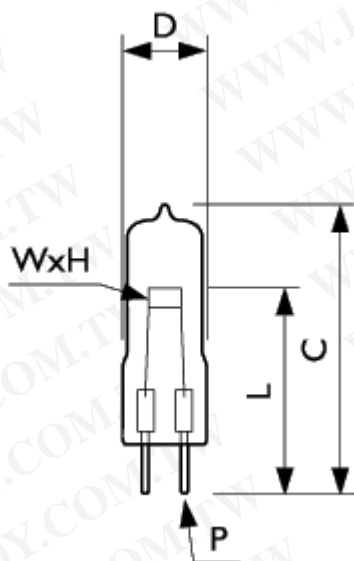

Product data	
Product Number	317586
Full product name	7748S 250W G6.35 24V 1CT
Ordering Code	EHI
Pack type	1 Carton
Pieces per Sku	1
Skus/Case	100
Pack UPC	8711500409874
EAN2US	
Case Bar Code	8711500423139
Successor Product number	
ANSI Code	EHI

# PHILIPS

Product data	
Cap- Base	G6.35
Filament Shape	Flat
Operating Position	s90
Main Application	Projection
Packing Type	1CT [1 Carton]
Packing Configuration	10X10F
Life to 50% failures	50 hr
Pack UPC	8711500409874
Case Bar Code	8711500423139
Ordering Code	EHI
Lamp Wattage Rated	250W
Colour Rendering Index	100 Ra8
Luminous Flux Lamp	9400 Lm
Overall Length C	55 mm
Diameter D	
Light Center Length L	33 mm
Case Height	4.000 in
Case Length	11.000 in
Case Width	11.000 in
Product Number	317586
Pack Height	1.000 in
Pack Length	2.600 in
Pack Weight	0.020 in
Pack Width	1.000 in

Operating Position s90

XHMPSEFF G6.35/GY6.35

	C	D	L	L	L	P	P	P
Full product name	Max	Max	Min	No m	Max	Min	No m	Max
774 8S	55	13.5	32.75	33	33.25	0.95	1	1.05

---

	C	D	L	L	L	P	P	P
Full product name	Max	Max	Min	Nom	Max	Min	Nom	Max