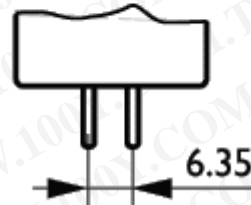

Cap- Base G6.35

勝特力材料 886-3-5753170
勝特力电子(上海) 86-21-54151736
勝特力电子(深圳) 86-755-83298787
[Http://www.100y.com.tw](http://www.100y.com.tw)