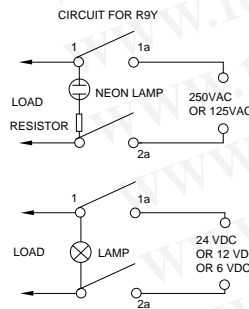

Option of switch function

Item Number:	Poles & Throws	Rocker Position		
R91	SPST	ON	NONE	OFF
R99	SPST (WITH LAMP)	ON	NONE	OFF
R9D	DPST	ON	NONE	OFF
R9Y	DPST (WITH LAMP)	ON	NONE	OFF
R9I	Indicator			
R9B	The block sealed on the panel			

Dimension

Panel cut out

Z	Y	X
0.7~1.25	12.8~12.9	19.2~19.3
1.25~2.0	12.8~12.9	19.3~19.4
2.0~3.0	12.8~12.9	19.5~19.6

Circuit of switch with Lamp & Led

- For circuit of 250VAC, 125VAC with neon lamp
- For circuit of 24 VDC, 12 VDC, 6 VDC, 3 VDC with lamp
- For circuit of 48 VDC with LED

Terminal type

T Type
Quick Connect Tab

R Type
Right Angle PC Through Hole Terminal

L Type
Left Angle PC Through Hole Terminal

Ordering Procedure List

Rating List(一)

	R15A(RA)Series Rocker Switch	R19(R9)Series Rocker Switch	R4 Series Rocker Switch	R5 Series Rocker Switch	R6 Series Rocker Switch	R8 Series Rocker Switch	RC Series Rocker Switch	RAWP Series Rocker Switch
0	2A 250V AC (UL&VDE)							
2	6A 250V AC (UL&VDE)	6A 250V AC 9A 125V AC (UL) 4(1)A 250V AC (VDE)	10A 250VAC&15A 125VAC(UL) 16A 250VAC(VDE)	10A 250VAC&15A 125VAC (UL) 16A 250VAC(VDE)	6A 250V AC & 10A 125VAC (UL) 4(1)A 250VAC(VDE)	6A 250V AC & 10A 125VAC (UL) 6(1)A 250VAC(VDE)	6A 250V AC (UL&VDE)	
5	8A 250VAC 15A 125VAC (UL)	12(4)A 250VAC(VDE) 12A 125VAC(UL)	16A 250VAC & 20A 125VAC (UL) 16A 250VAC (VDE)	16A 250VAC & 20A 125VAC (UL) 16A 250VAC (VDE)			10A 250VAC 15A 125VAC (UL) 10(4) 250VAC(VDE)	10A 250VAC 15A 125VAC (UL) 10(4) 250VAC(VDE)
8		16A 250VAC 2(1)A 125VAC (UL) 16A 250VAC (VDE)						
1		Indicator		Indicator				