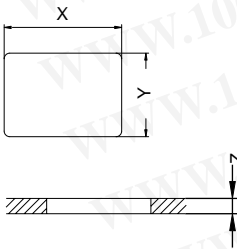

Option of switch function

Item Number:	Poles & Throws	Rocker Position		
R91	SPST	ON	NONE	OFF
R99	SPST (WITH LAMP)	ON	NONE	OFF
R9D	DPST	ON	NONE	OFF
R9Y	DPST (WITH LAMP)	ON	NONE	OFF
R9I	Indicator			
R9B	The block sealed on the panel			

Dimension

Panel cut out

Z	Y	X
0.7~1.25	12.8~12.9	19.2~19.3
1.25~2.0	12.8~12.9	19.3~19.4
2.0~3.0	12.8~12.9	19.5~19.6

Circuit of switch with Lamp & Led

- For circuit of 250VAC, 125VAC with neon lamp
- For circuit of 24 VDC, 12 VDC, 6 VDC, 3 VDC with lamp
- For circuit of 48 VDC with LED

Terminal type

T Type
Quick Connect Tab

R Type
Right Angle PC Through Hole Terminal

L Type
Left Angle PC Through Hole Terminal

Ordering Procedure List

Rating List(一)

	R15A(RA)Series Rocker Switch	R19(R9)Series Rocker Switch	R4 Series Rocker Switch	R5 Series Rocker Switch	R6 Series Rocker Switch	R8 Series Rocker Switch	RC Series Rocker Switch	RAWP Series Rocker Switch
0	2A 250V AC (UL&VDE)							
2	6A 250V AC (UL&VDE)	6A 250V AC 9A 125V AC (UL) 4(1)A 250V AC (VDE)	10A 250VAC&15A 125VAC(UL) 16A 250VAC(VDE)	10A 250VAC&15A 125VAC (UL) 16A 250VAC(VDE)	6A 250V AC & 10A 125VAC (UL) 4(1)A 250VAC(VDE)	6A 250V AC & 10A 125VAC (UL) 6(1)A 250VAC(VDE)	6A 250V AC (UL&VDE)	
5	8A 250VAC 15A 125VAC (UL)	12(4)A 250VAC(VDE) 12A 125VAC(UL)	16A 250VAC & 20A 125VAC (UL) 16A 250VAC (VDE)	16A 250VAC & 20A 125VAC (UL) 16A 250VAC (VDE)			10A 250VAC 15A 125VAC (UL) 10(4) 250VAC(VDE)	10A 250VAC 15A 125VAC (UL) 10(4) 250VAC(VDE)
8		16A 250VAC 2(1)A 125VAC (UL) 16A 250VAC (VDE)						
1		Indicator		Indicator				