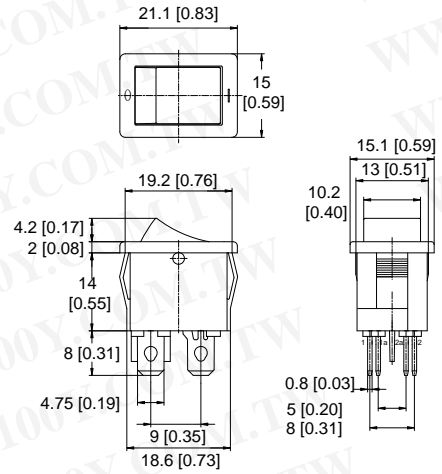

MATERIALS

- Housing: PA 66
- Rocker: PC & PA66
- Contact: Silver alloy
- Terminal: Brass silver plated
- Lamp: Neon lamp, Tungsten lamp, LED
- Movable arm: Beryllium copper

HOW TO ORDER

R9	1	2	K	K	E	T	0	0	F	1
Series	Switch Function	Rating	Housing Color	Actuator Color	Marking	Terminal	Lamp Voltage	Lamp Type	Safety Approval	
Series										
	2	6A 250V AC 9A 125V AC 4(1)A 250V AC	G Gray W White K Black O Orange R Red B Blue Y Yellow(III.) M Green(III.) F Blue(III.) D Red(III.)	○ ○ ○ ○ ○ ○ ○ ○ ○ ○ ○ ○		R R Type T T Type L L Type See option of marking	0 No Lamp 1 125V AC 2 250V AC 3 12V DC 4 24V DC 5 48V DC 6 6V DC 7 3V DC 8 72V DC	0 No Lamp L Led Lamp T Tungsten Lamp N Transparent Neon Lamp F Green Fluorescent Neon Lamp B Blue Fluorescent Neon Lamp	F 4 Safety Approvals E None Approval	2 No Barrier Between Terminals 1 With One Barrier Between Terminals 10 With Cross Barrier Between Terminals
	1	ON-OFF (SPST)								
	9	ON-OFF (SPST-With Lamp)								
	D	ON-OFF (DPST)								
	Y	ON-OFF (DPST-With Lamp)								

Option of switch function

Item Number:	Poles & Throws	Rocker Position		
R91	SPST	ON	NONE	OFF
R99	SPST (WITH LAMP)	ON	NONE	OFF
R9D	DPST	ON	NONE	OFF
R9Y	DPST (WITH LAMP)	ON	NONE	OFF
R9I	Indicator			
R9B	The block sealed on the panel			

Dimension

Panel cut out

Z	Y	X
0.7~1.25	12.8~12.9	19.2~19.3
1.25~2.0	12.8~12.9	19.3~19.4
2.0~3.0	12.8~12.9	19.5~19.6

Circuit of switch with Lamp & Led

- For circuit of 250VAC, 125VAC with neon lamp
- For circuit of 24 VDC, 12 VDC, 6 VDC, 3 VDC with lamp
- For circuit of 48 VDC with LED