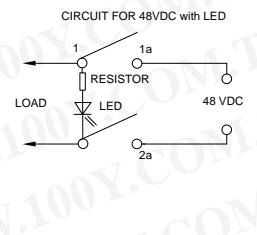

Option of switch function

Item Number:	Poles & Throws	Rocker Position		
R91	SPST	ON	NONE	OFF
R99	SPST (WITH LAMP)	ON	NONE	OFF
R9D	DPST	ON	NONE	OFF
R9Y	DPST (WITH LAMP)	ON	NONE	OFF
R9I	Indicator			
R9B	The block sealed on the panel			

Dimension

Panel cut out

Z	Y	X
0.7~1.25	12.8~12.9	19.2~19.3
1.25~2.0	12.8~12.9	19.3~19.4
2.0~3.0	12.8~12.9	19.5~19.6

Circuit of switch with Lamp & Led

- For circuit of 250VAC, 125VAC with neon lamp
- For circuit of 24 VDC, 12 VDC, 6 VDC, 3 VDC with lamp
- For circuit of 48 VDC with LED

Terminal type

T Type
Quick Connect Tab

R Type
Right Angle PC Through Hole Terminal

L Type
Left Angle PC Through Hole Terminal

Ordering Procedure List

Rating List(一)

	R15A(RA)Series Rocker Switch	R19(R9)Series Rocker Switch	R4 Series Rocker Switch	R5 Series Rocker Switch	R6 Series Rocker Switch	R8 Series Rocker Switch	RC Series Rocker Switch	RAWP Series Rocker Switch
0	2A 250V AC (UL&VDE)							
2	6A 250V AC (UL&VDE)	6A 250V AC 9A 125V AC (UL) 4(1)A 250V AC (VDE)	10A 250VAC&15A 125VAC(UL) 16A 250VAC(VDE)	10A 250VAC&15A 125VAC (UL) 16A 250VAC(VDE)	6A 250V AC & 10A 125VAC (UL) 4(1)A 250VAC(VDE)	6A 250V AC & 10A 125VAC (UL) 6(1)A 250VAC(VDE)	6A 250V AC (UL&VDE)	
5	8A 250VAC 15A 125VAC (UL)	12(4)A 250VAC(VDE) 12A 125VAC(UL)	16A 250VAC & 20A 125VAC (UL) 16A 250VAC (VDE)	16A 250VAC & 20A 125VAC (UL) 16A 250VAC (VDE)			10A 250VAC 15A 125VAC (UL) 10(4) 250VAC(VDE)	10A 250VAC 15A 125VAC (UL) 10(4) 250VAC(VDE)
8		16A 250VAC 2(1)A 125VAC (UL) 16A 250VAC (VDE)						
1		Indicator		Indicator				