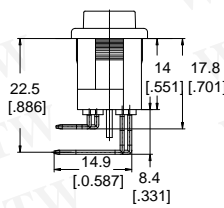

L Type
Left Angle PC Through Hole Terminal