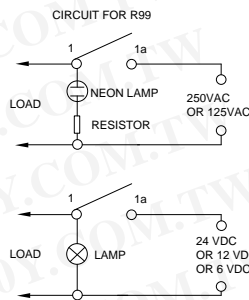

Option of switch function

Item Number:	Poles & Throws	Rocker Position		
R91	SPST	ON	NONE	OFF
R99	SPST (WITH LAMP)	ON	NONE	OFF
R9D	DPST	ON	NONE	OFF
R9Y	DPST (WITH LAMP)	ON	NONE	OFF
R9I	Indicator			
R9B	The block sealed on the panel			

Dimension

Panel cut out

Z	Y	X
0.7~1.25	12.8~12.9	19.2~19.3
1.25~2.0	12.8~12.9	19.3~19.4
2.0~3.0	12.8~12.9	19.5~19.6

Circuit of switch with Lamp & Led

- For circuit of 250VAC, 125VAC with neon lamp
- For circuit of 24 VDC, 12 VDC, 6 VDC, 3 VDC with lamp
- For circuit of 48 VDC with LED

Terminal type

T Type
Quick Connect Tab

R Type
Right Angle PC Through Hole Terminal

L Type
Left Angle PC Through Hole Terminal

Ordering Procedure List

Rating List(一)

	R15A(RA)Series Rocker Switch	R19(R9)Series Rocker Switch	R4 Series Rocker Switch	R5 Series Rocker Switch	R6 Series Rocker Switch	R8 Series Rocker Switch	RC Series Rocker Switch	RAWP Series Rocker Switch
0	2A 250V AC (UL&VDE)							
2	6A 250V AC (UL&VDE)	6A 250V AC 9A 125V AC (UL) 4(1)A 250V AC (VDE)	10A 250VAC&15A 125VAC(UL) 16A 250VAC(VDE)	10A 250VAC&15A 125VAC (UL) 16A 250VAC(VDE)	6A 250V AC & 10A 125VAC (UL) 4(1)A 250VAC(VDE)	6A 250V AC & 10A 125VAC (UL) 6(1)A 250VAC(VDE)	6A 250V AC (UL&VDE)	
5	8A 250VAC 15A 125VAC (UL)	12(4)A 250VAC(VDE) 12A 125VAC(UL)	16A 250VAC & 20A 125VAC (UL) 16A 250VAC (VDE)	16A 250VAC & 20A 125VAC (UL) 16A 250VAC (VDE)			10A 250VAC 15A 125VAC (UL) 10(4) 250VAC(VDE)	10A 250VAC 15A 125VAC (UL) 10(4) 250VAC(VDE)
8		16A 250VAC 2(1)A 125VAC (UL) 16A 250VAC (VDE)						
1		Indicator		Indicator				