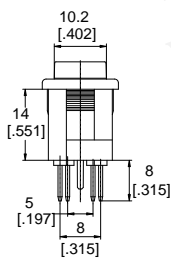

Option of switch function

Item Number:	Poles & Throws	Rocker Position		
R91	SPST	ON	NONE	OFF
R99	SPST (WITH LAMP)	ON	NONE	OFF
R9D	DPST	ON	NONE	OFF
R9Y	DPST (WITH LAMP)	ON	NONE	OFF
R9I	Indicator			
R9B	The block sealed on the panel			

Dimension

Panel cut out

Z	Y	X
0.7~1.25	12.8~12.9	19.2~19.3
1.25~2.0	12.8~12.9	19.3~19.4
2.0~3.0	12.8~12.9	19.5~19.6

Circuit of switch with Lamp & Led

- For circuit of 250VAC, 125VAC with neon lamp
- For circuit of 24 VDC, 12 VDC, 6 VDC, 3 VDC with lamp
- For circuit of 48 VDC with LED

Terminal type

T Type
Quick Connect Tab

R Type
Right Angle PC Through Hole Terminal

L Type
Left Angle PC Through Hole Terminal

Ordering Procedure List

Rating List(一)

	R15A(RA)Series Rocker Switch	R19(R9)Series Rocker Switch	R4 Series Rocker Switch	R5 Series Rocker Switch	R6 Series Rocker Switch	R8 Series Rocker Switch	RC Series Rocker Switch	RAWP Series Rocker Switch
0	2A 250V AC (UL&VDE)							
2	6A 250V AC (UL&VDE)	6A 250V AC 9A 125V AC (UL) 4(1)A 250V AC (VDE)	10A 250VAC&15A 125VAC(UL) 16A 250VAC(VDE)	10A 250VAC&15A 125VAC (UL) 16A 250VAC(VDE)	6A 250V AC & 10A 125VAC (UL) 4(1)A 250VAC(VDE)	6A 250V AC & 10A 125VAC (UL) 6(1)A 250VAC(VDE)	6A 250V AC (UL&VDE)	
5	8A 250VAC 15A 125VAC (UL)	12(4)A 250VAC(VDE) 12A 125VAC(UL)	16A 250VAC & 20A 125VAC (UL) 16A 250VAC (VDE)	16A 250VAC & 20A 125VAC (UL) 16A 250VAC (VDE)			10A 250VAC 15A 125VAC (UL) 10(4) 250VAC(VDE)	10A 250VAC 15A 125VAC (UL) 10(4) 250VAC(VDE)
8		16A 250VAC 2(1)A 125VAC (UL) 16A 250VAC (VDE)						
1		Indicator		Indicator				