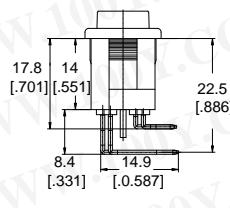

R Type
Right Angle PC Through Hole Terminal