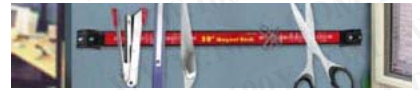

Home/Office

勝特力材料 886-3-5753170
勝特力电子(上海) 86-21-54151736
勝特力电子(深圳) 86-755-83298787
[Http://www.100y.com.tw](http://www.100y.com.tw)