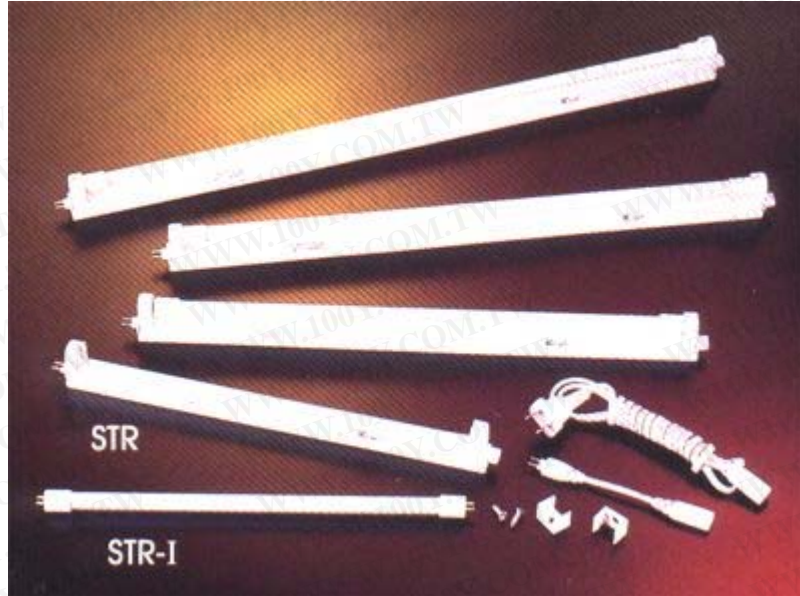

## STRAIGHT LIGHT

## STRAIGHT LIGHT

Compact Fluorescent Lamp / BASE: G5

Item	Watts (w)	Length max. (a) mm	Luminous Flux Lm	Life Hours
STR-I-8W	8	302	400	8000
STR-I-12W	12	406	600	8000
STR-I-16W	16	462	900	8000
STR-I-20W	20	540	1200	8000

\*Color temperature, 2700K,4200Kand6200K,are available in each type .

Straight Light with electronic ballast

Item	Watts (w)	Length max (b)mm	Luminous Flux Lm
STR 8W	8	351	400
STR 12W	12	455	600
STR 16W	16	511	900
STR 20W	20	589	1200