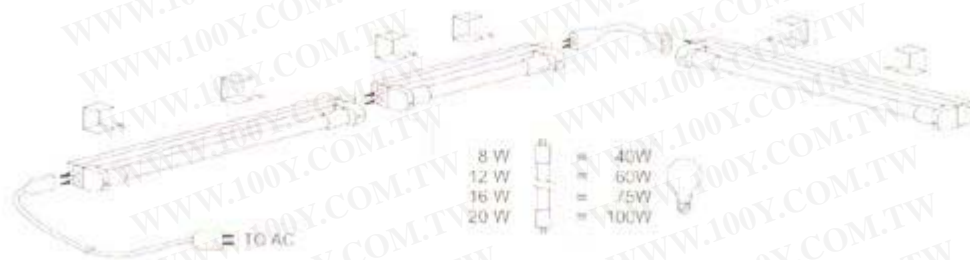

## STRAIGHT LIGHT

## STRAIGHT LIGHT

Compact Fluorescent Lamp / BASE: G5

Item	Watts (w)	Length max. (a) mm	Luminous Flux Lm	Life Hours
STR-I-8W	8	302	400	8000
STR-I-12W	12	406	600	8000
STR-I-16W	16	462	900	8000
STR-I-20W	20	540	1200	8000

\*Color temperature, 2700K,4200Kand6200K,are available in each type .

Straight Light with electronic ballast

Item	Watts (w)	Length max (b)mm	Luminous Flux Lm
STR 8W	8	351	400
STR 12W	12	455	600
STR 16W	16	511	900
STR 20W	20	589	1200