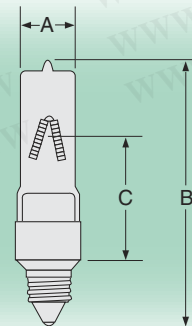

TUNGSTEN HALOGEN LAMPS • SINGLE ENDED SCREW BASE

JCV SERIES

- Only for Use in Approved Enclosed Halogen Fixtures
- Miniature Screw Base - E10 & Minican Screw Base - E11
- Operate in any position
- 120 Volts (except as noted)

勝特力材料 886-3-5753170
勝特力电子(上海) 86-21-54151736
勝特力电子(深圳) 86-755-83298787
[Http://www.100y.com.tw](http://www.100y.com.tw)